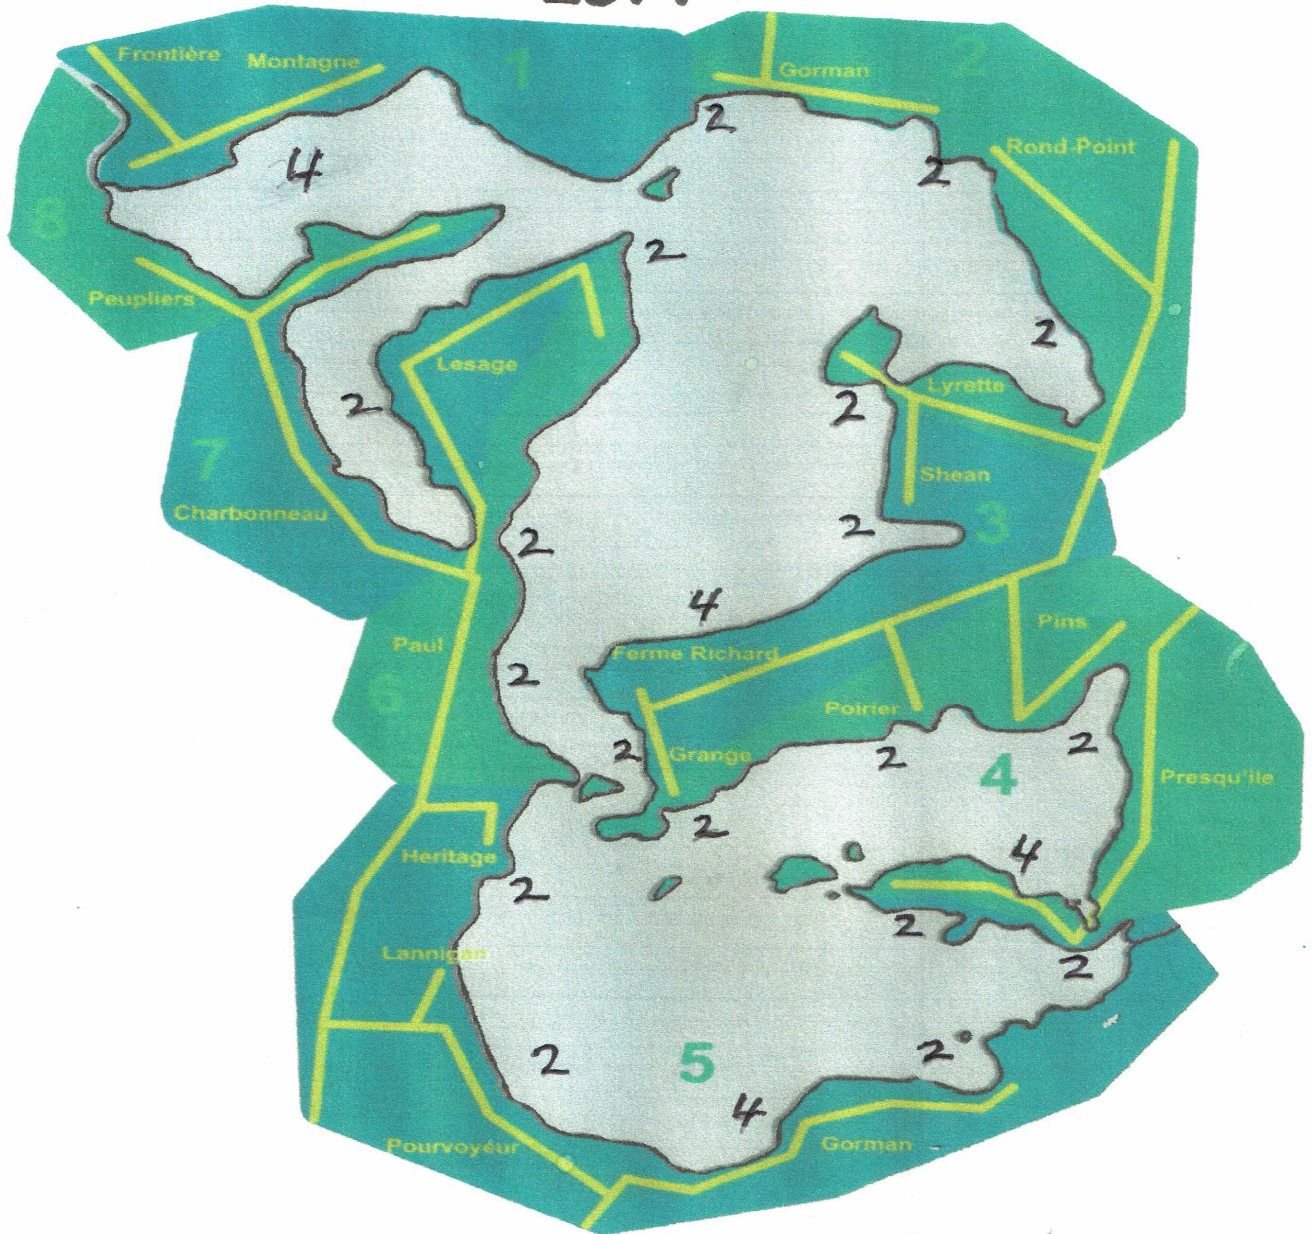

Grand Lac Rond - Zones 2017

RESULTS 2017

Oct 3 / 2017

Coliformes totaux par 100 ml / Total fecal coliforms per 100ml	Condition de l'eau / Water condition
0 - 20	Excellent / Excellent
21 - 100	Bonne / Good
100 - 199	Acceptable
200+	Non recommandee / Not recommended